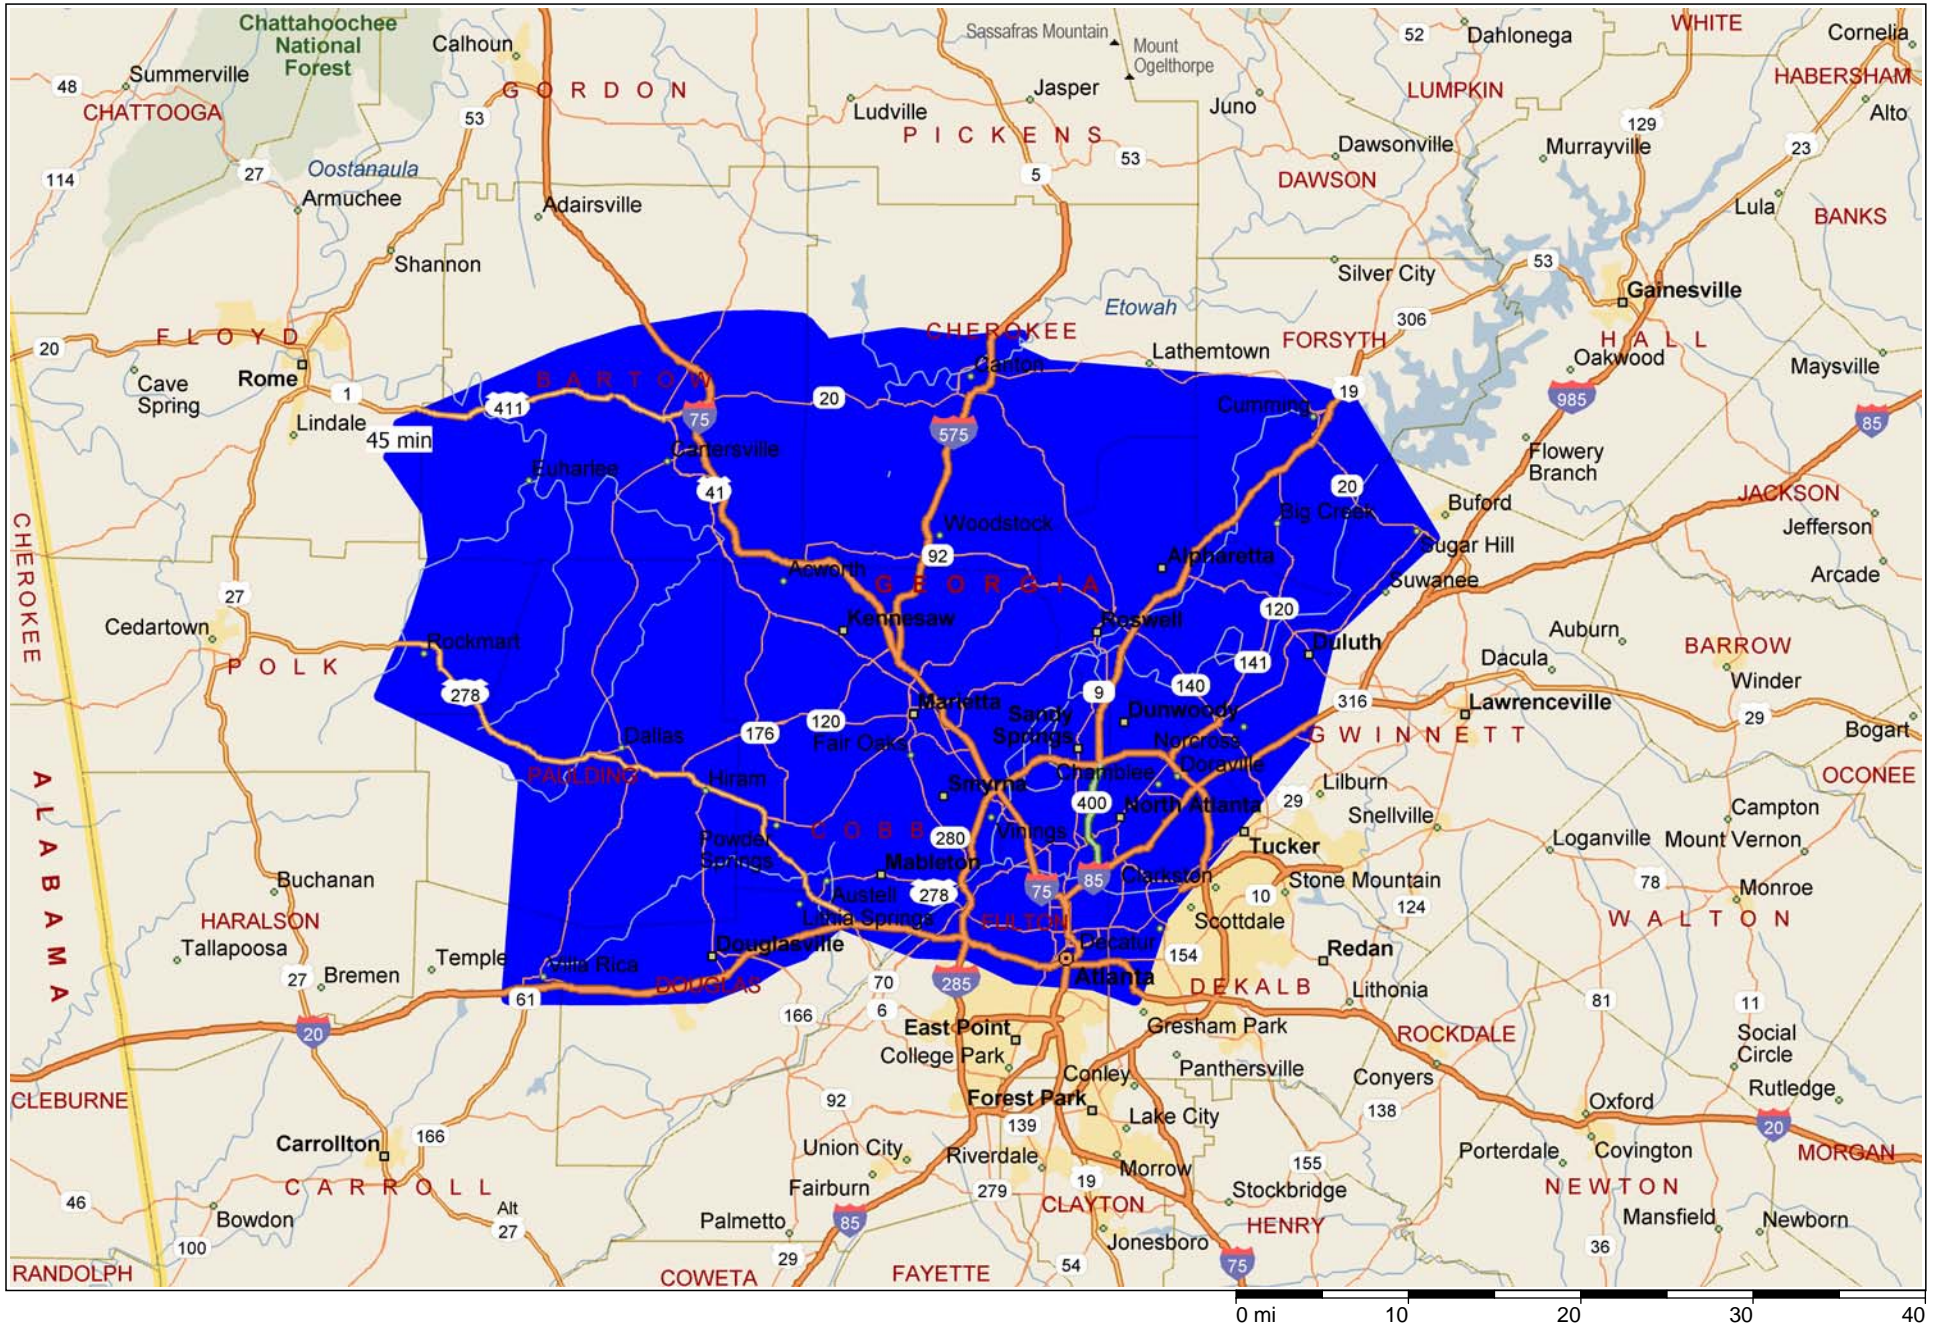

# Our General Service Areas

Copyright © and (P) 1988–2006 Microsoft Corporation and/or its suppliers. All rights reserved. <http://www.microsoft.com/streets/>  
Portions © 1990–2006 InstallShield Software Corporation. All rights reserved. Certain mapping and direction data © 2005 NAVTEQ. All rights reserved. The Data for areas of Canada includes information taken with permission from Canadian authorities, including: © Her Majesty the Queen in Right of Canada, © Queen's Printer for Ontario. NAVTEQ and NAVTEQ ON BOARD are trademarks of NAVTEQ. © 2005 Tele Atlas North America, Inc. All rights reserved. Tele Atlas and Tele Atlas North America are trademarks of Tele Atlas, Inc.